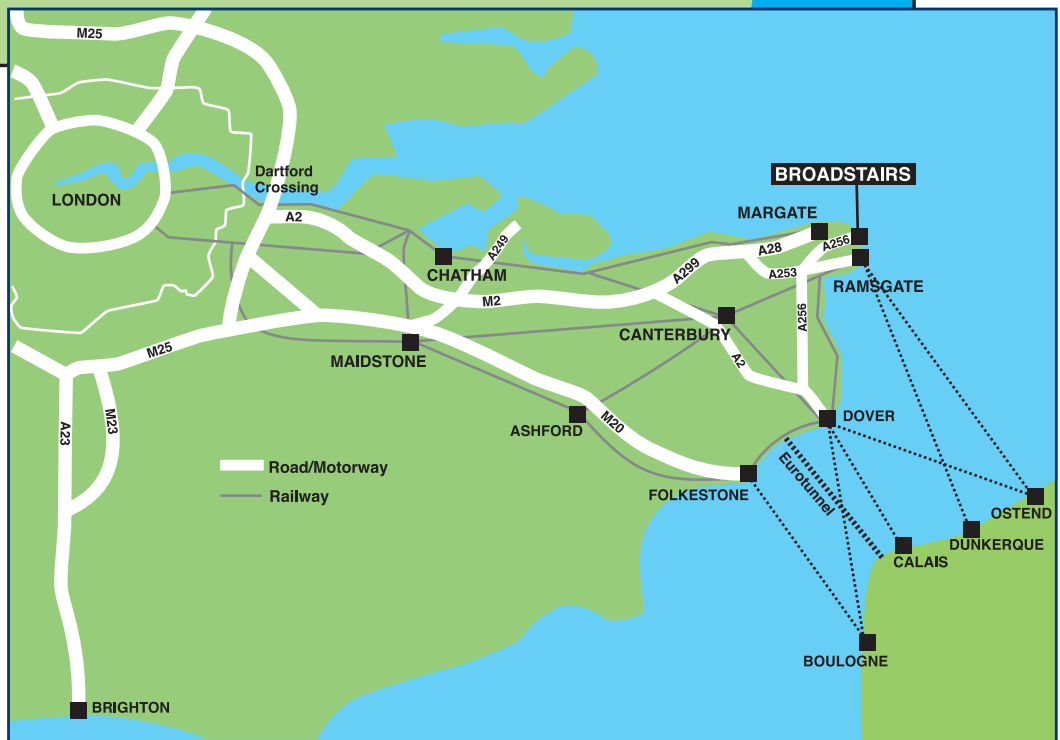

How to find us

HOW TO GET HERE

By road from:

London Central	2 hrs
Ashford	1 hr
Maidstone	1 hr
Chatham	50 mins
Canterbury	30 mins
Dover	45 mins

By train to Broadstairs station from:

London Victoria	1 hr 50 mins
Ashford	1 hr
Maidstone	1 hr 30 mins
Chatham	1 hr 15 mins
Canterbury	30 mins
Dover	55 mins